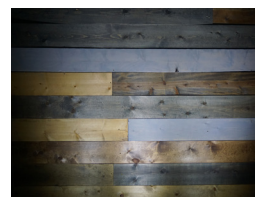

# Photo Backdrops

These backdrops are perfect for a photo area, behind an accent table, behind your sweetheart table and more! Backdrops come 6'-12' high and can be 6'-15' wide (some options can be longer than 15'). Any draping in the prior pages can also be used in photo backdrop height. Priced per foot.

## Boxwood & Flower Wall

Boxwood

White & Pink

White Rose

## Wood

Custom Colors Available

Green Screen