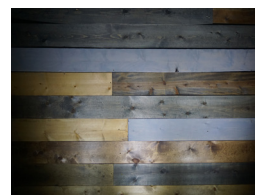

Wood

Custom Colors Available